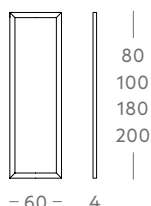

Complementos

Ref. 1066 Espejo (marco 5)